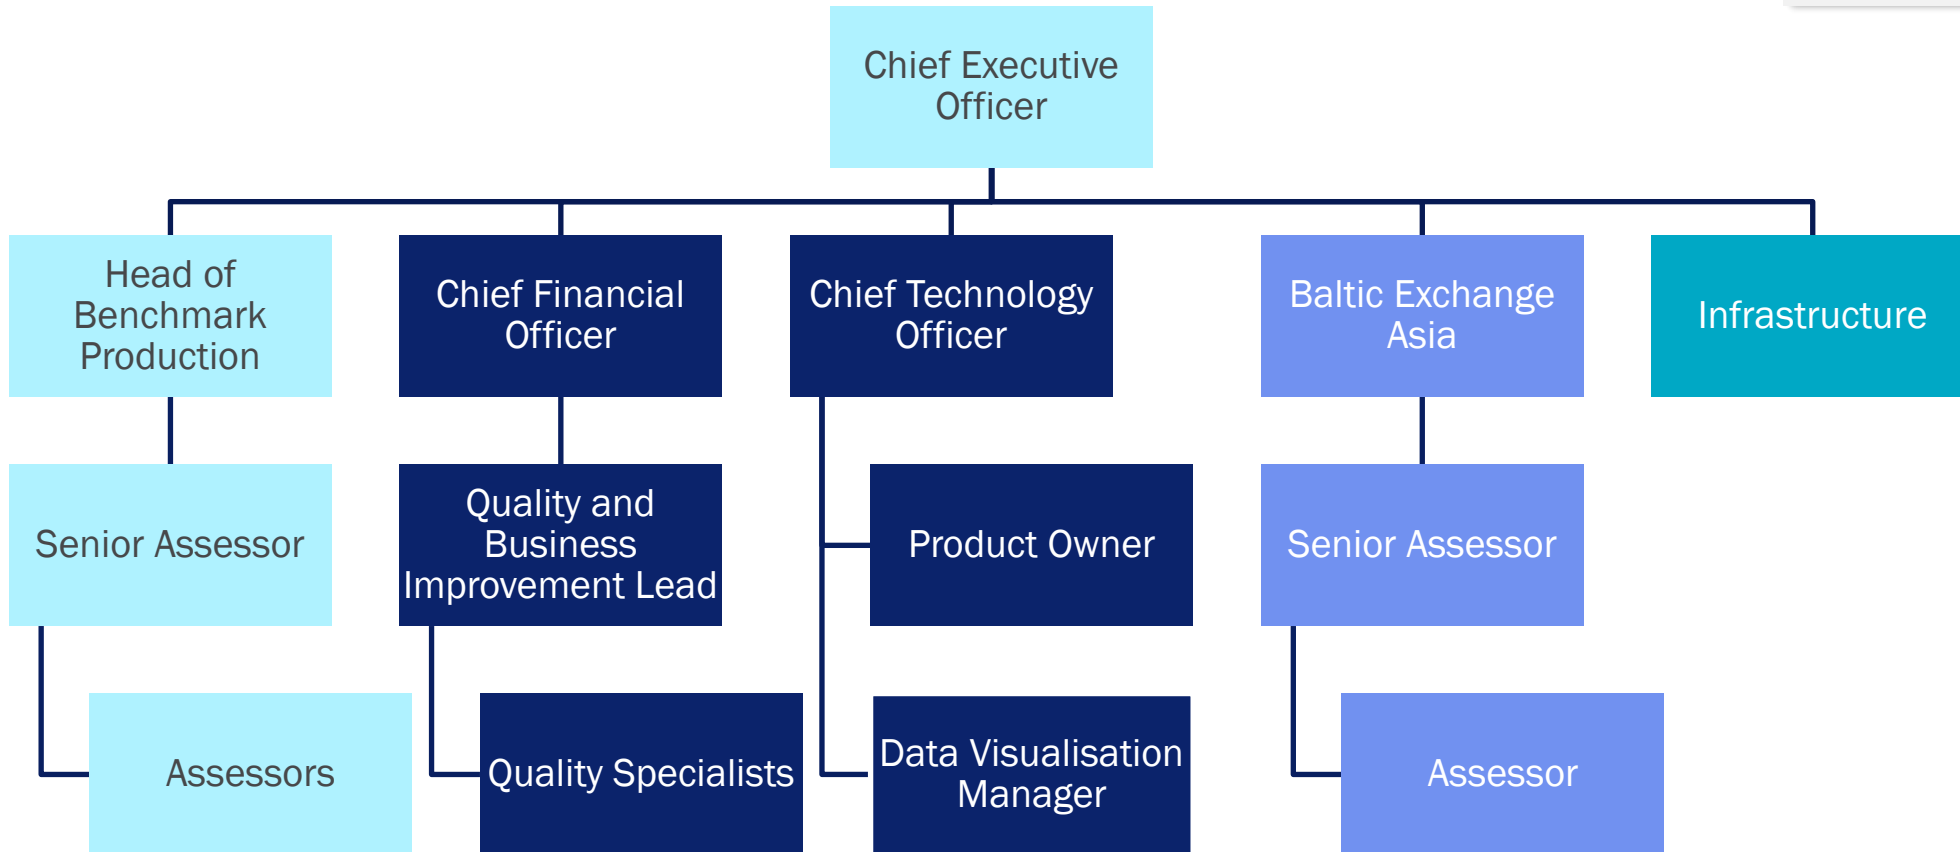

As a regulatory requirement, below is the
 Baltic Exchange Information Services Benchmark Administrator
 organisational chart - Ocean Bulk Benchmarks

Key

- BEISL function
- Group function
- Baltic Exchange Asia
- Outsourced function